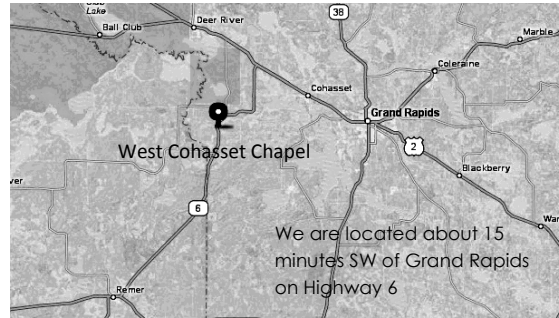

westcohasse^t
chapel

24650 State Hwy 6
Cohasset MN 55721
(218)999-9030

Sunday Worship

9:00 a.m. Bible Classes
10:00 a.m. Coffee & Connections
10:30 a.m. Worship Service

Wednesday Evening Ministries

6:30-8:00 p.m. Sept-May
AWANA
Youth Group
Men's & Women's Book Studies

visit us online at www.westcohassetchapel.com

westcohasse^t
chapel

24650 State Hwy 6
Cohasset MN 55721
(218)999-9030

Sunday Worship

9:00 a.m. Bible Classes
10:00 a.m. Coffee & Connections
10:30 a.m. Worship Service